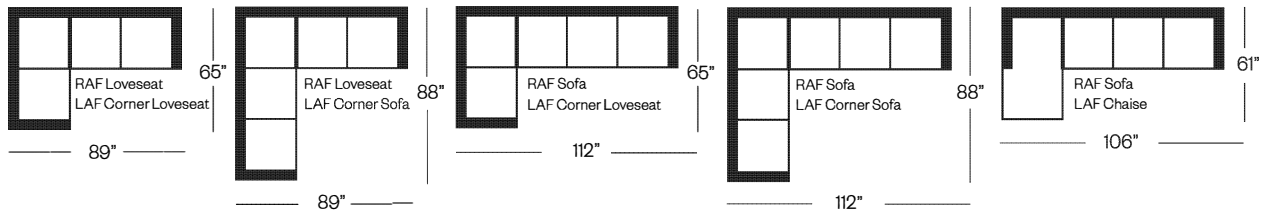

2409 Sofa

Sorrento Collection

Standard Version

Shown with Optional:
Bench Seat, Trento Legs
and 2 Knife Edge Toss Pillows
with Centre Button

Shown with Optional:
2 Backs, Bench Seat,
Contrast Welt on Bench Seat
and 2 Knife Edge Toss Pillows

Barrymore

Made for you.

2409 Sorrento Collection

Sofa
width 84" height 32"
depth 36"

Condo Sofa
width 74" height 32"
depth 36"

Loveseat
width 64" height 32"
depth 36"

Chair
width 33" height 32"
depth 36"

Sectionals

(Additional seats increase width by approximately 23")

Please note that all measurements are approximate.

Barrymore

350 Oakdale Road Toronto ON M3N 1W5
T 416.742.7350
barrymorefurniture.com